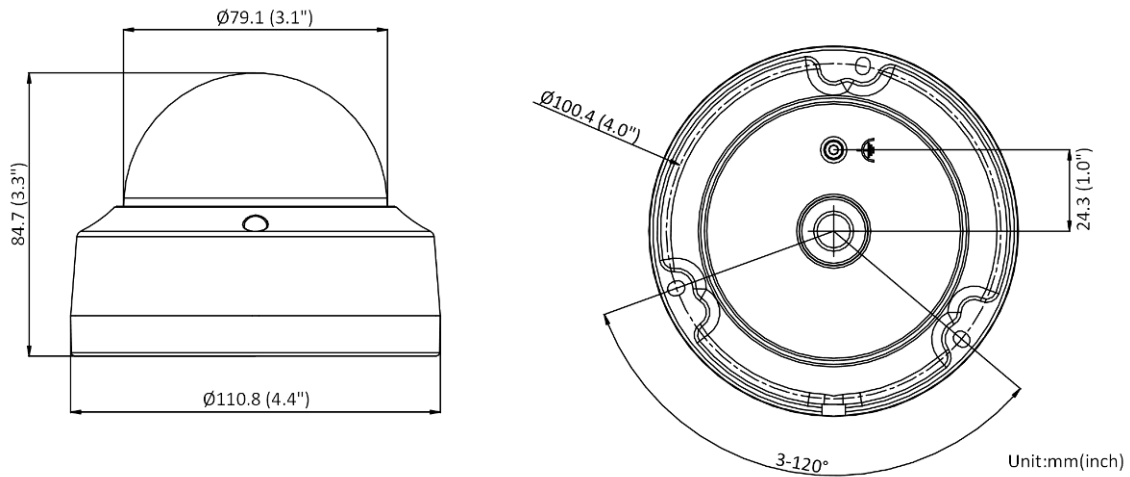

▪ **Available Model**

- DS-2CD2121G0-I (2.8/4/6 mm)
- DS-2CD2121G0-IS (2.8/4/6 mm)
- DS-2CD2121G0-IW (2.8/4 mm)
- DS-2CD2121G0-IWS (2.8/4 mm)

▪ **Dimension**

▪ **Accessory**

▪ **Optional**

DS-1280ZJ-DM18 Junction Box	DS-1259ZJ Inclined Ceiling Mount	DS-1250ZJ Water-proof	DS-1272ZJ-110 Wall Mount	DS-1275ZJ-SUS Vertical Pole Mount
DS-1272ZJ-110B Wall Mount	DS-1258ZJ Wall Mount	DS-1276ZJ-SUS Corner Mount	DS-1271ZJ-110 Pendant Mount