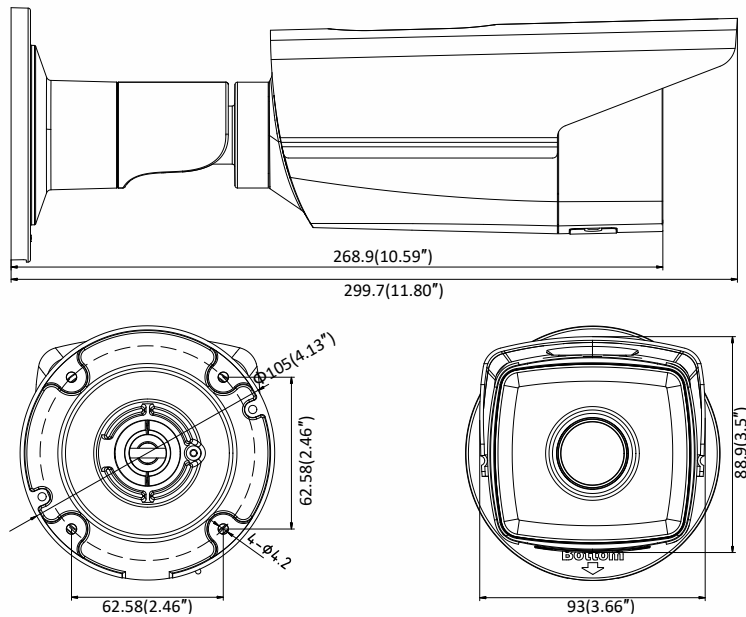

Available Model:

DS-2CD2T23G0-I5 (2.8/4/6/8 mm), DS-2CD2T23G0-I8 (2.8/4/6/8 mm)

Dimension

Unit: mm

Accessory

DS-1260ZJ
Junction Box

Distributed by

HIKVISION

Headquarters

No.555 Qianmo Road, Binjiang District,
Hangzhou 310051, China
T +86-571-8807-5998
overseasbusiness@hikvision.com

Hikvision USA
T +1-909-895-0400
sales.usa@hikvision.com

Hikvision Italy
T +39-0438-6902
info.it@hikvision.com

Hikvision Singapore
T +65-6684-4718
sg@hikvision.com

Hikvision Africa
T +27 (0) 0351172
sale.africa@hikvision.com

Hikvision Europe
T +31-23-55-42-770
info.eu@hikvision.com

Hikvision France
T +33(0)1-85-330-450
info.fr@hikvision.com

Hikvision Oceania
T +61-2-8599-4233
salesau@hikvision.com

Hikvision Hong Kong
T +852-2151-1761

Hikvision Middle East
T +971-4-8816086
salesme@hikvision.com

Hikvision Spain
T +34-91-737-16-55
info.es@hikvision.com

Hikvision Canada
T +1-909-895-0400
sales.usa@hikvision.com

Hikvision Russia
T +7-495-669-67-99
saleru@hikvision.com

Hikvision Poland
T +48-22-460-01-50
potand@hikvision.com

Hikvision Korea
T +82-31-731-8841
sales.korea@hikvision.com

Hikvision India
T +91-22-28469900
sales@pramahikvision.com

Hikvision UK
T +01628-902140
support.uk@hikvision.com

Hikvision Brazil
T +55 11 3318-0050
Latam.support@hikvision.com

05060020220602